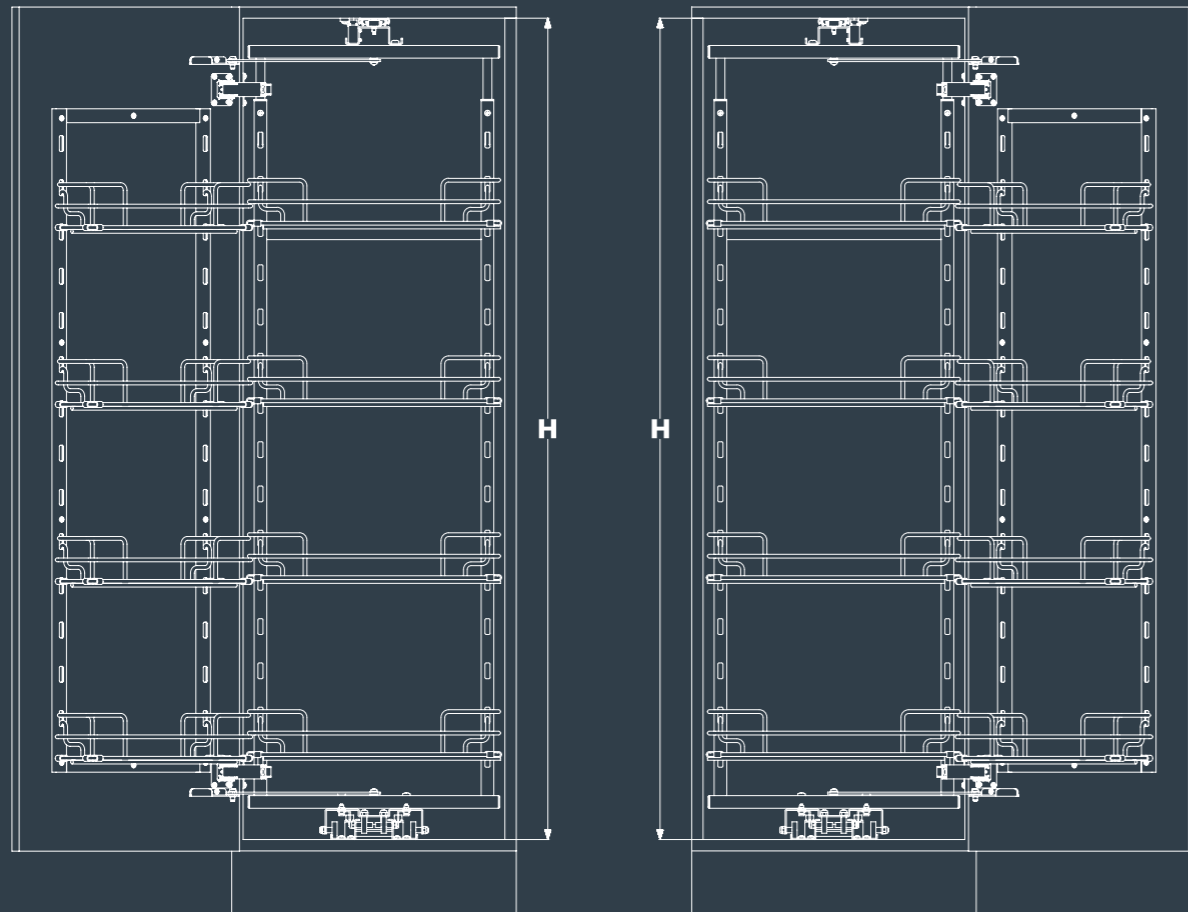

TANDEM PANTRY PULL OUT 1250

Inner Installation Dimensions

SB 1250	WB 1250	W	D	H
ETPPOSB1250450	ETPPOWB1250450	414	460	1250-1450
ETPPOSB1250600	ETPPOWB1250600	564	460	1250-1450

All dimensions are in mm.