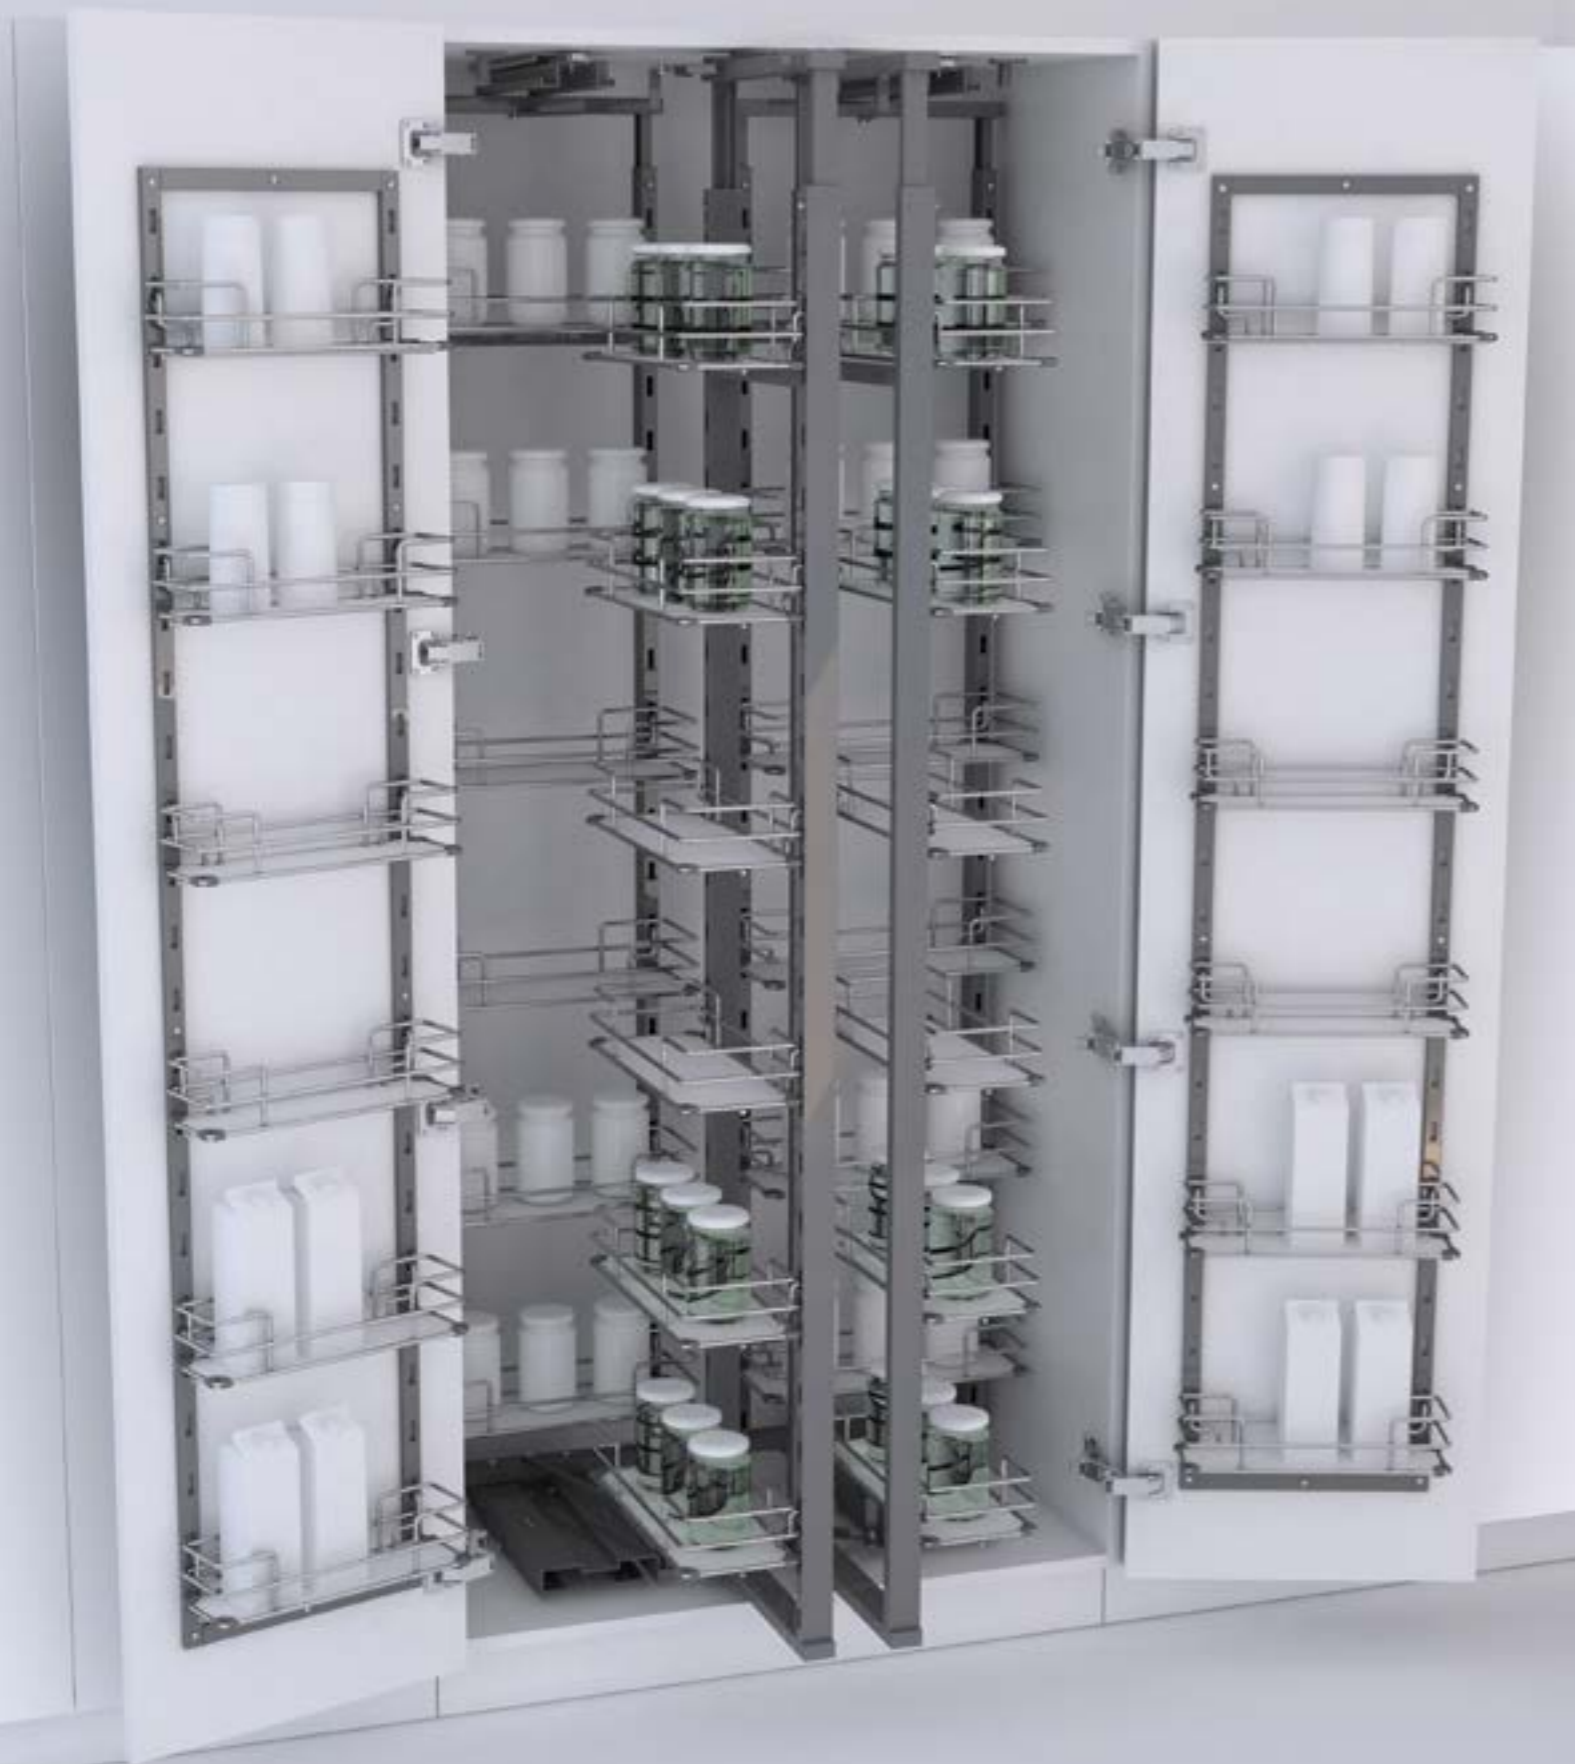

SOLID BASE

HALF & FULL PANTRY PULL OUT SB1850

Features

- DIY (Do It Yourself)
- UNIVERSAL Installation
- New Designed Mechanism
- Easy Installation
- Adjustable Height
- Easy Basket Adjustment
- Half pantry can be doubled as full pantry (900 mm carcass required)
- Solid Base Baskets

Half Pantry inner installation dimension

Item Code	Width	Depth	Height
EHPPOSB1850900	564	510	1850-2000

Full Pantry Inner Installation Dimensions

Item Code	Width	Depth	Height
EHPPOSB1850900	864	510	1850-2000

All dimensions are in mm.