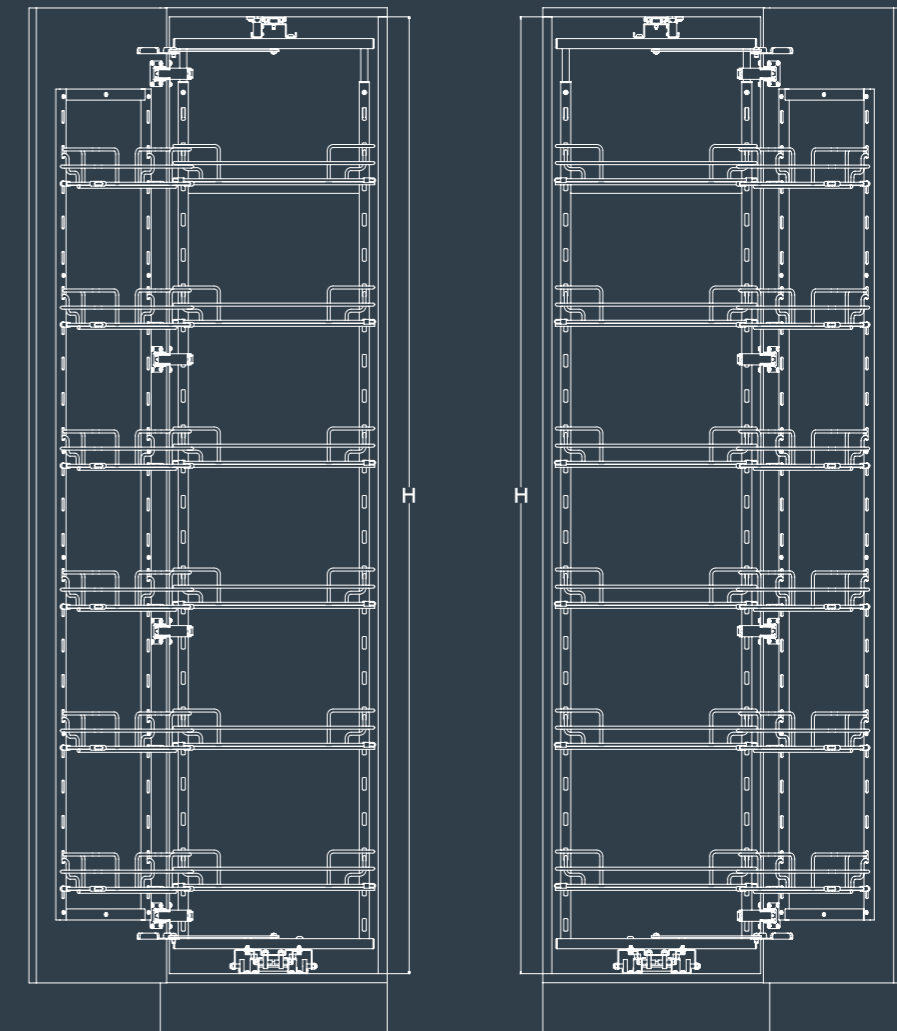

TANDEM PANTRY PULL OUT 1850

Inner Installation Dimensions

SB 1850	WB 1850	W	D	H
ETPPOSB1850450	ETPPOWB1850450	414	460	1850-2050
ETPPOSB1850600	ETPPOWB1850600	564	460	1850-2050

All dimensions are in mm.