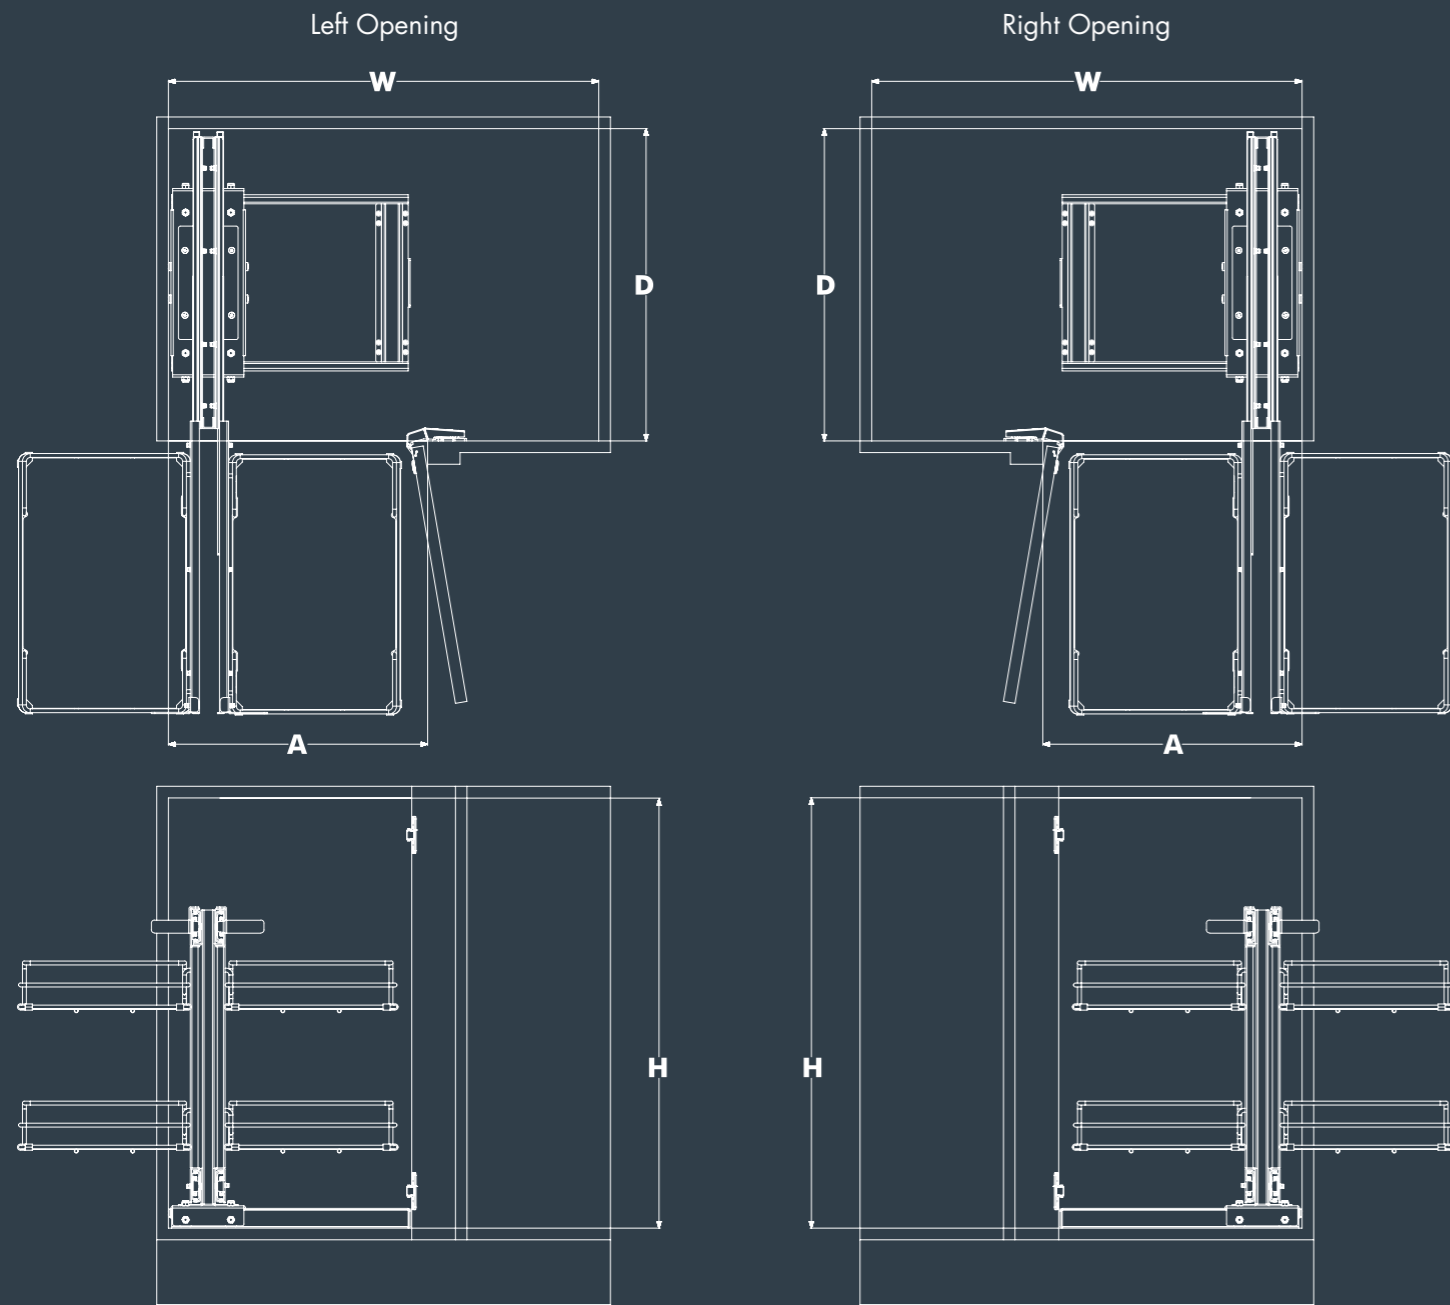

BLIND CORNER PULL OUT

Inner Installation Dimensions

SB 700	WB 700	W	D	H	A
EBCPOSB700	EBCPOWB700	664	500	700	450

All dimensions are in mm.