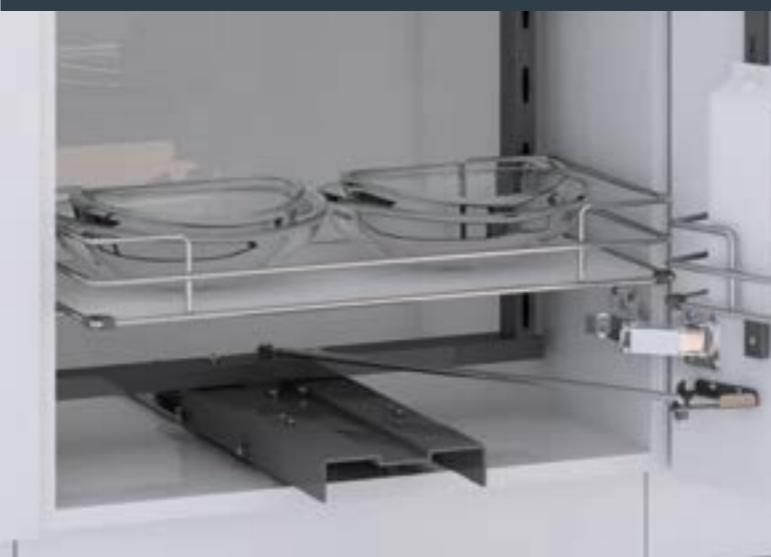

SOLID BASE

TANDEM PANTRY PULL OUT SB1850

Features

- DIY (Do It Yourself)
- UNIVERSAL Installation
- New Designed Mechanism
- Easy Installation
- Adjustable Height
- Easy Basket Adjustment
- Solid Base Baskets

Inner Installation Dimensions

Item Code	Width	Depth	Height
ETPPOSB1850450	414	460	1850-2050
ETPPOSB1850600	564	460	1850-2050

All dimensions are in mm.