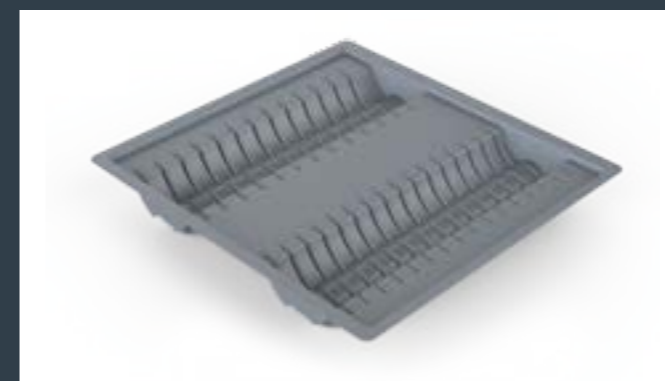

## PVC CUTLERY TRAY ORGANIZER

Product Dimensions —

Item Code	Width	Depth	Height
SPVCCTO15	400	490	58
SPVCCTO21	550	490	58
SPVCCTO32	850	490	58

All dimensions are in mm.

SPVCCTO15

SPVCCTO21

SPVCCTO32

## PVC CUTLERY PLATE ORGANIZER

Product Dimensions —

Item Code	Width	Depth	Height
SPVCPO21	540	490	55
SPVCPO32	840	490	55

All dimensions are in mm.

SPVCPO21

SPVCPO32