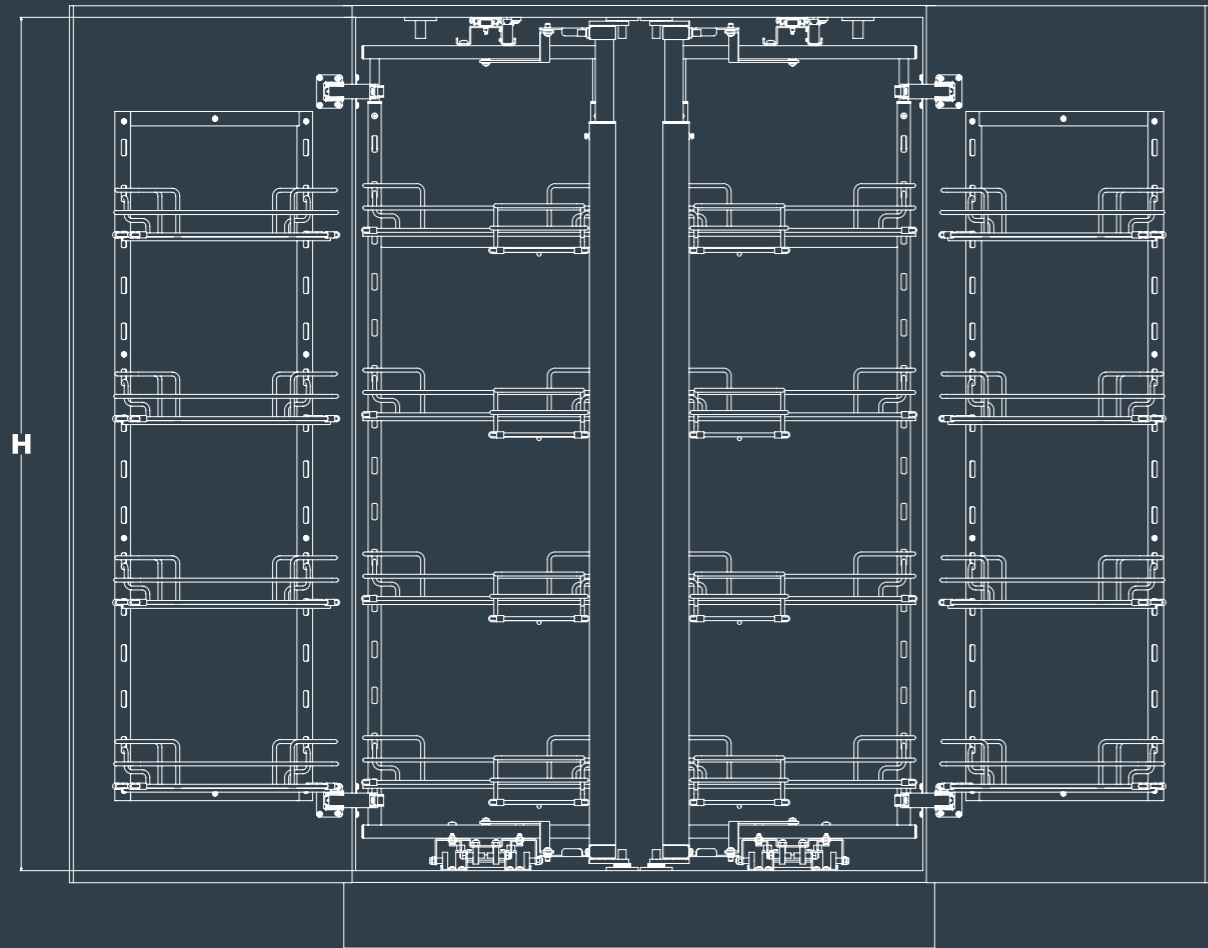

PANTRY PULL OUT 1250

Inner Installation Dimensions

SB 1250	WB 1250	W	D	H
EPPOSB1250900	EPPOWB1250900	864	510	1250-1400

All dimensions are in mm.