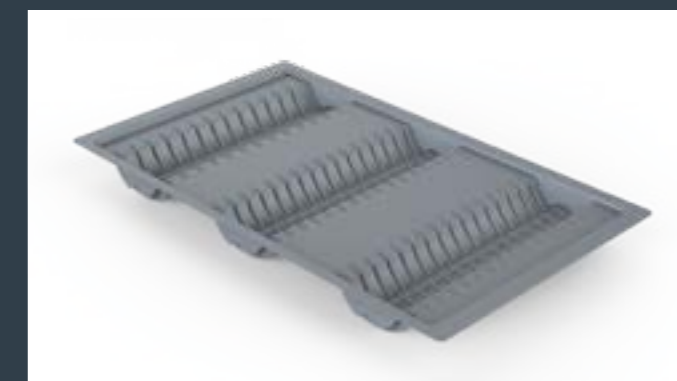

## PVC CUTLERY PLATE ORGANIZER

Product Dimensions —

Item Code	Width	Depth	Height
SPVCPO21	540	490	55
SPVCPO32	840	490	55

All dimensions are in mm.

SPVCPO21

SPVCPO32