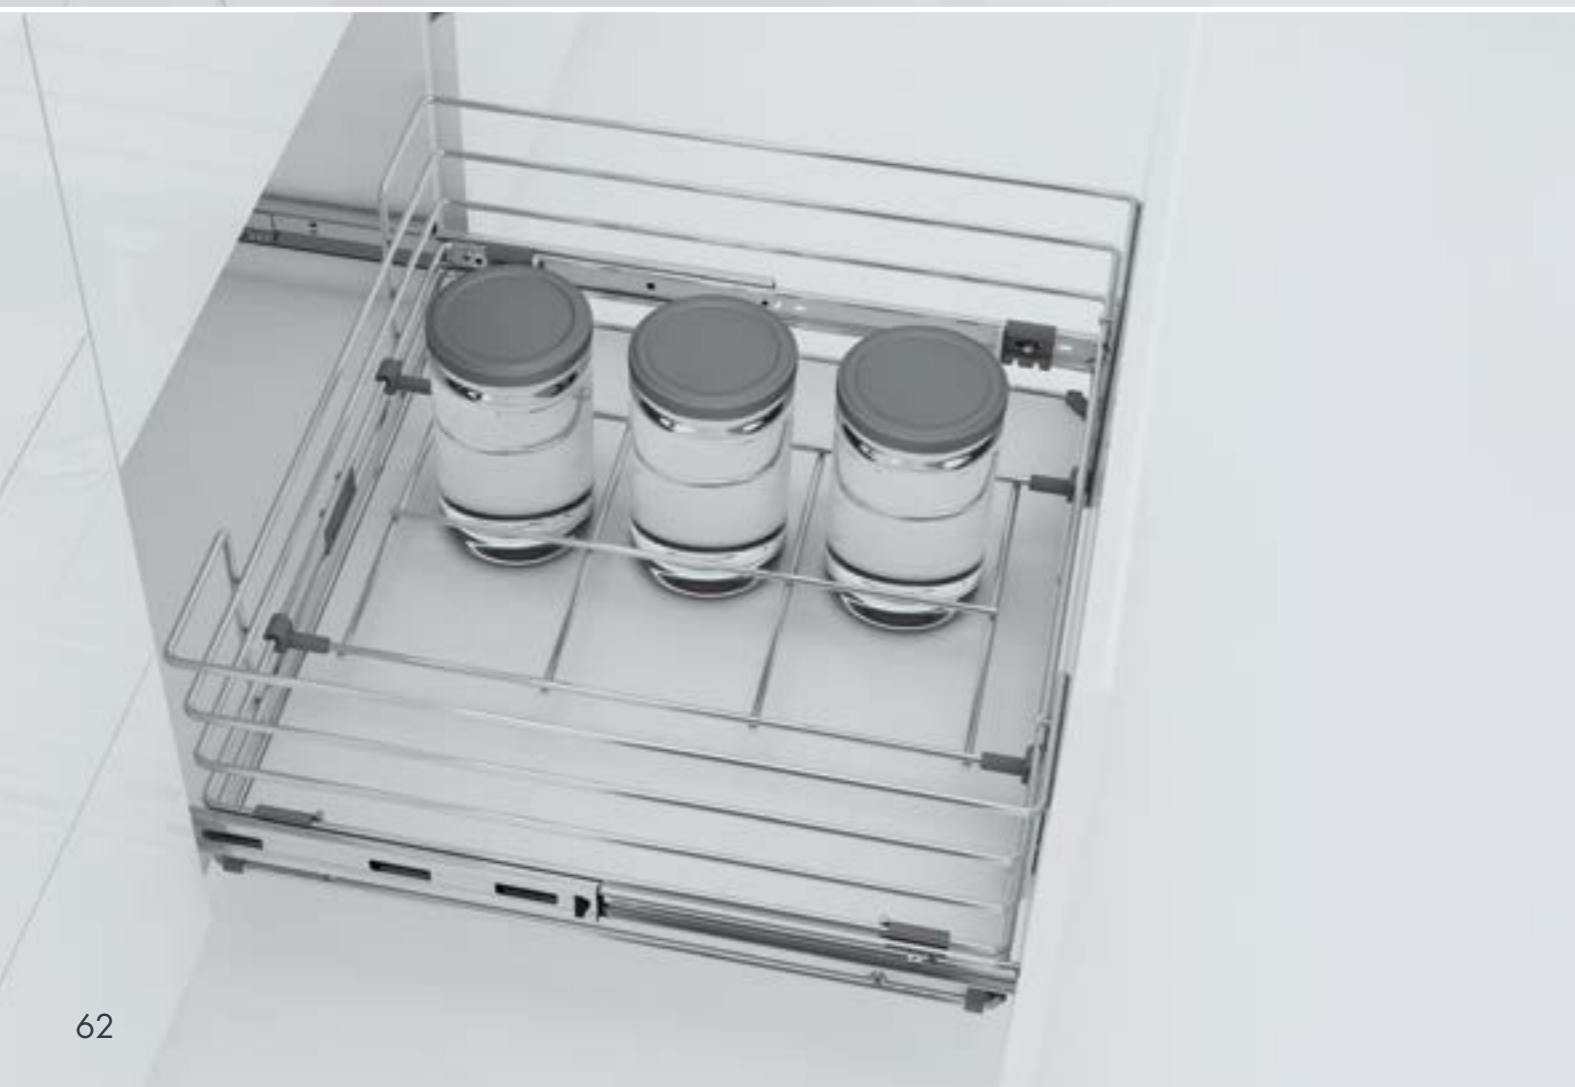

BOTTLE INSERT

Product Dimensions

Item Code	Width	Depth	Height
EBI470100	112	482	24
EBI470150	162	482	24
EBI470200	212	482	24
EBI470250	262	482	24

All dimensions are in mm.