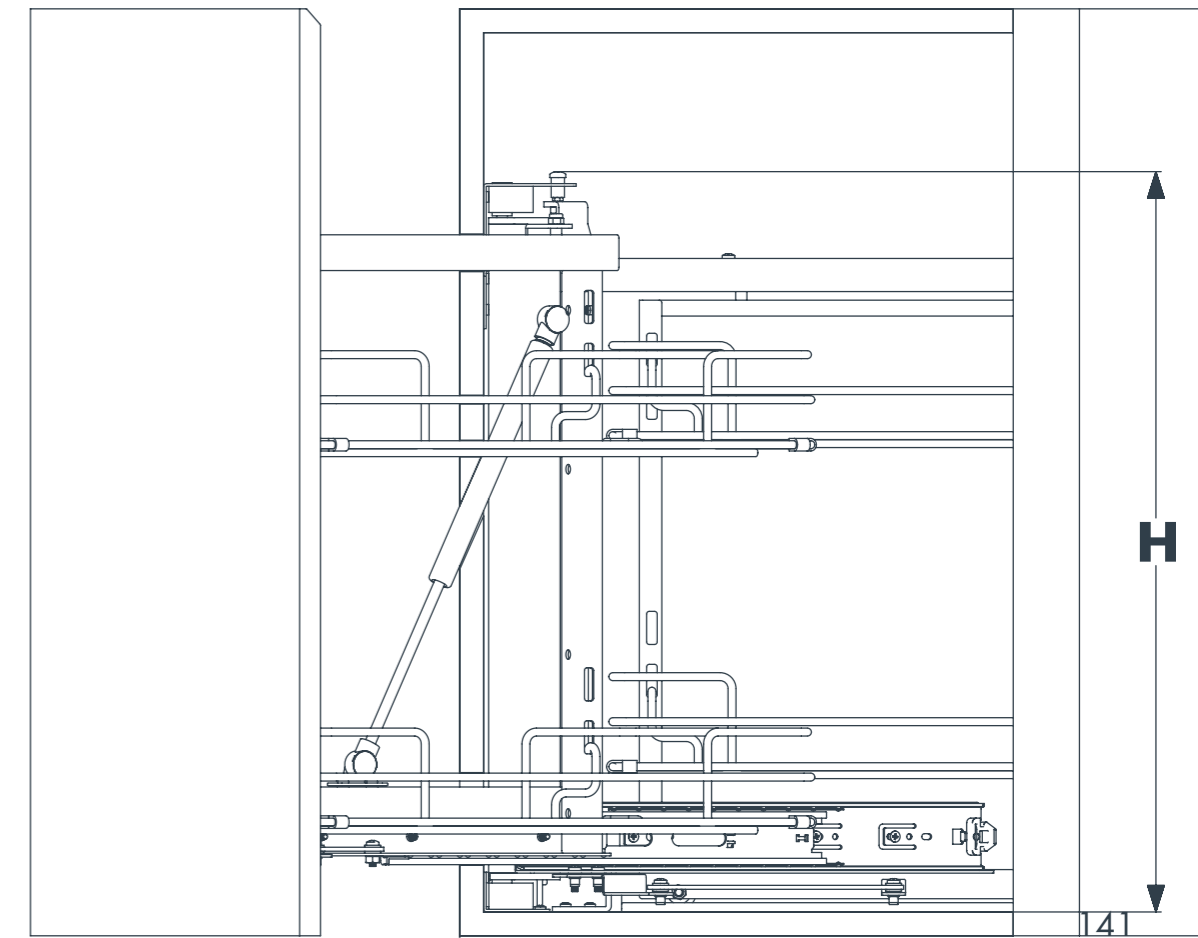

DEE TRAY CORNER 149

CAROUSEL CORNER 150

FRAME PULL OUT 151

DOUBLE STOREY | TRIPLE STOREY PULL OUT 152

DRAWER BASKET SB 100 | 150 | 200 153

DRAWER BASKET WB 100 | 150 | 200 154