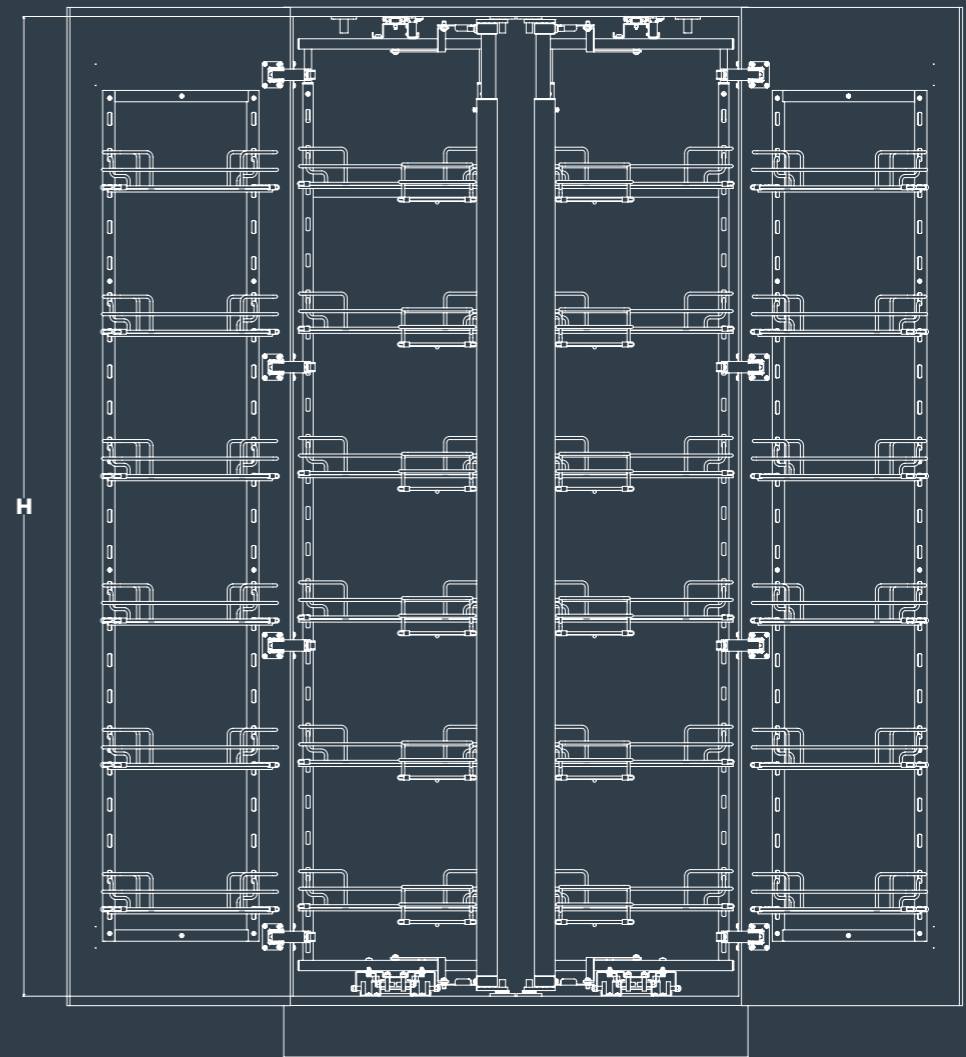

PANTRY PULL OUT 1850

Inner Installation Dimensions

SB 1850	WB 1850	W	D	H
EPPOSB1850900	EPPOWB1850900	864	510	1850-2000

All dimensions are in mm.