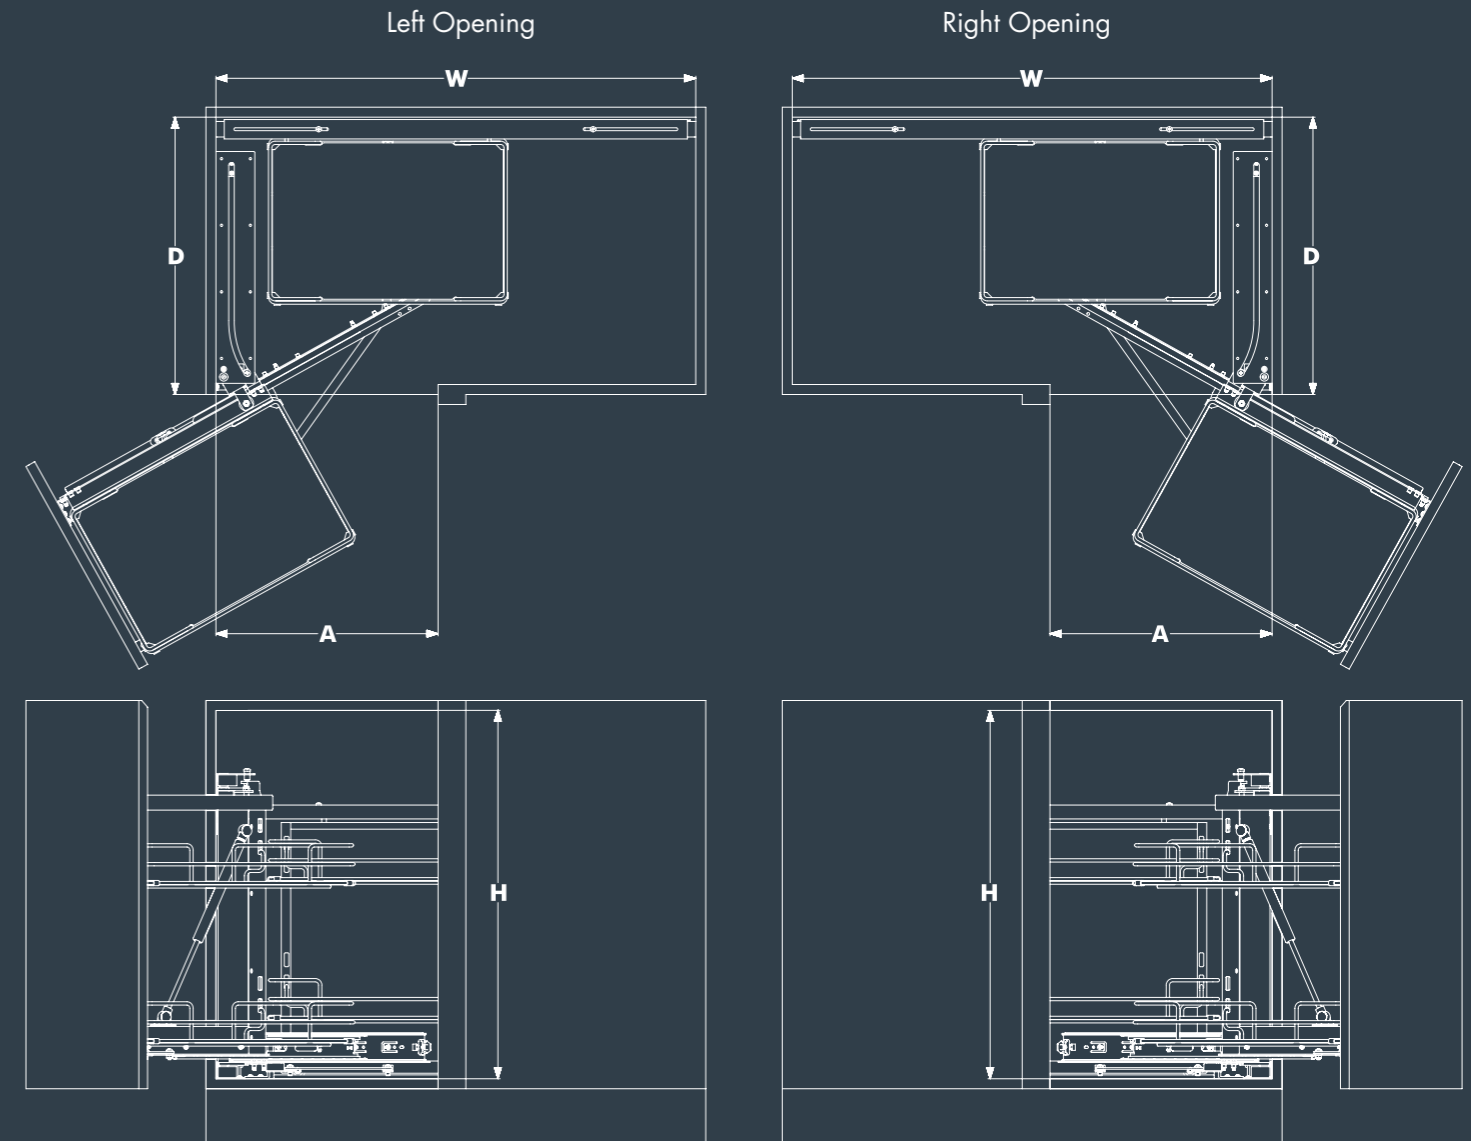

CORNER PULL OUT

Inner Installation Dimensions

SB 900	WB 900	W	D	H	A
ECPOSB900	ECPOWB900	864	500	700	450

All dimensions are in mm.