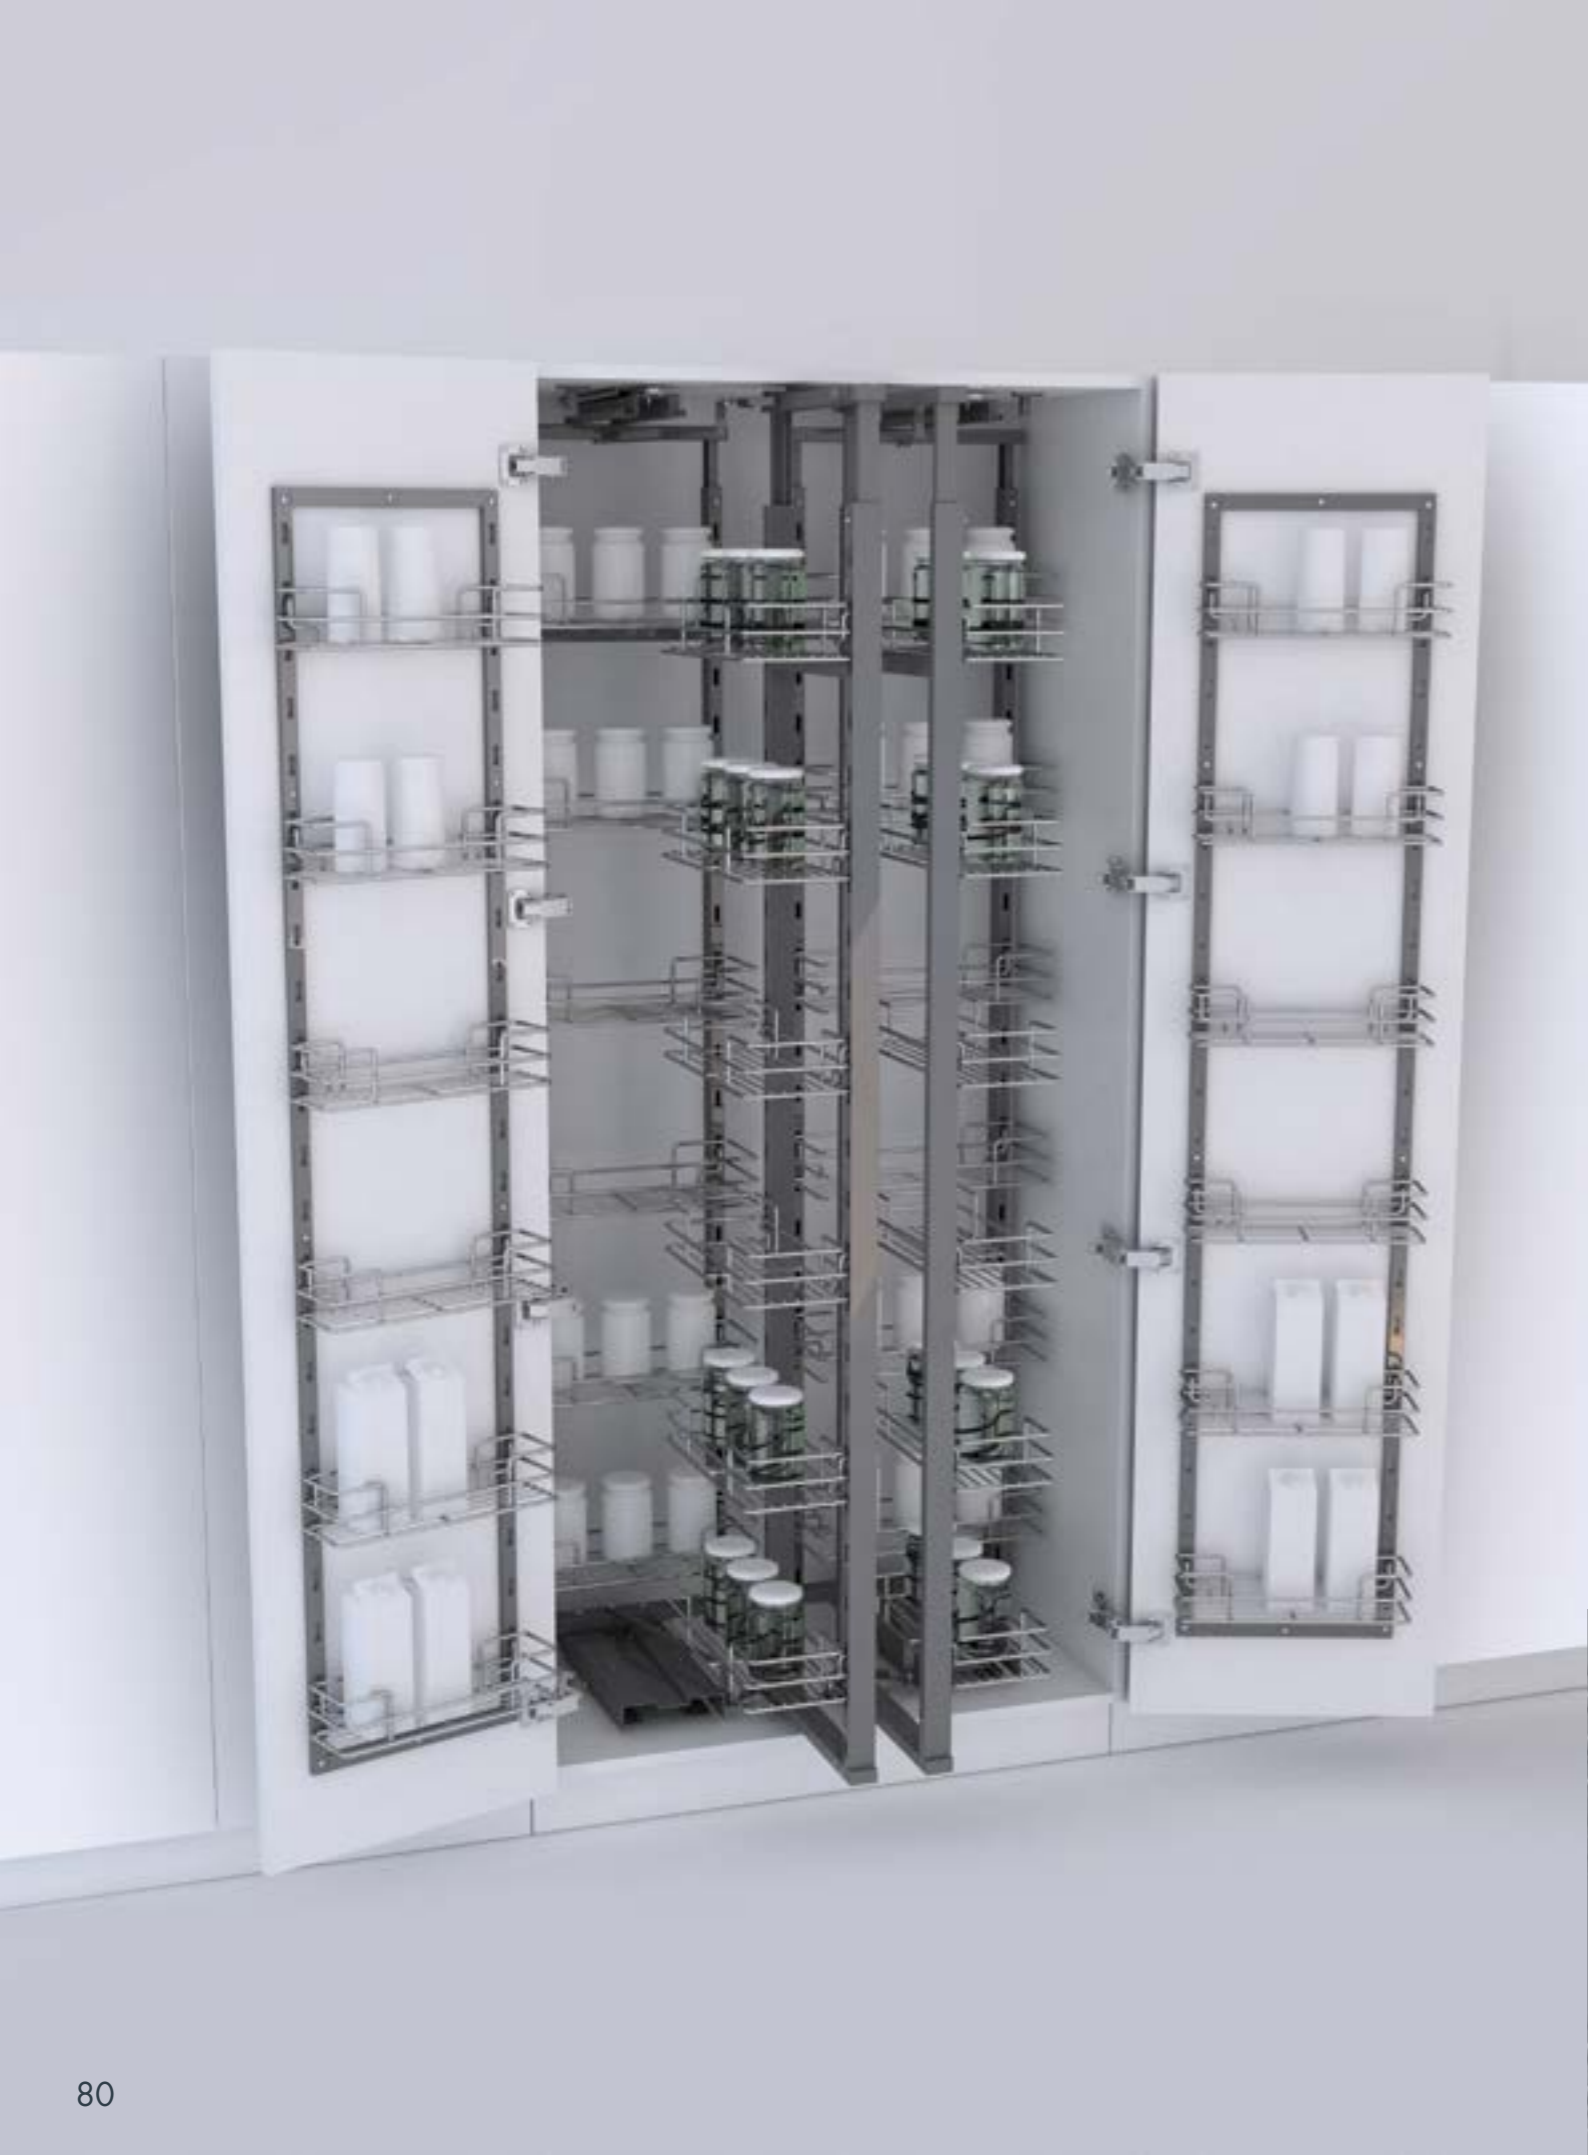

HALF & FULL PANTRY PULL OUT WB1850

Features

- DIY (Do It Yourself)
- UNIVERSAL Installation
- New Designed Mechanism
- Easy Installation
- Adjustable Height
- Easy Basket Adjustment
- Half pantry can be doubled as full pantry (900 mm carcass required)
- Wire Base Baskets

Half Pantry inner installation dimension

Item Code	Width	Depth	Height
EHPPOWB1850900	564	510	1850-2000

Full Pantry Inner Installation Dimensions

Item Code	Width	Depth	Height
EPPOWB1850900	864	510	1850-2000

All dimensions are in mm.