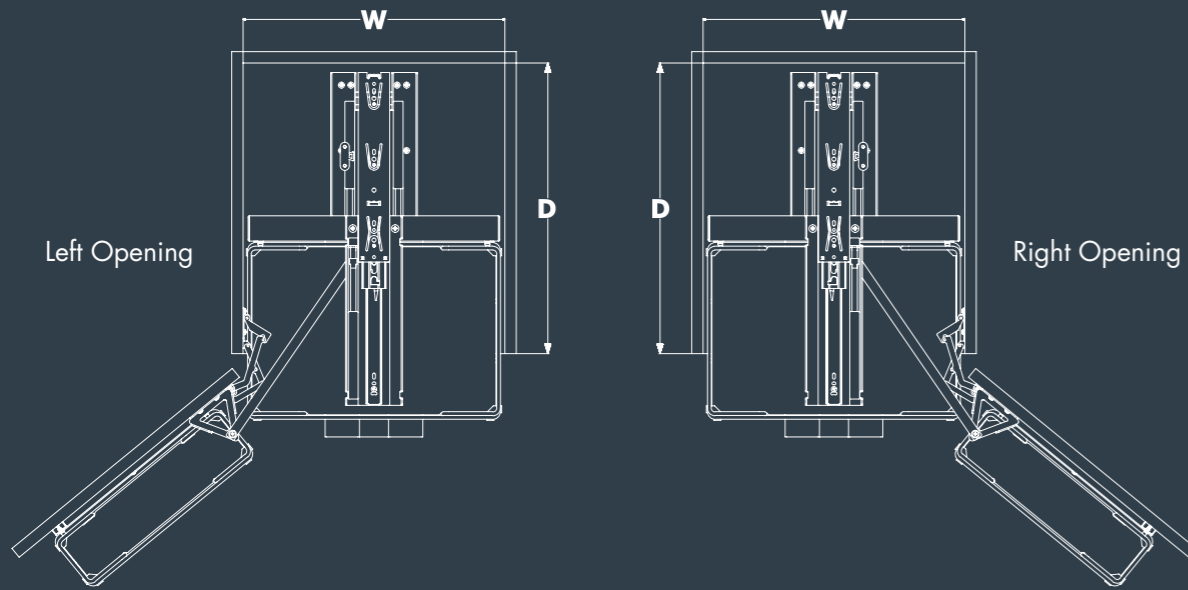

TANDEM PANTRY PULL OUT 1250

Inner Installation Dimensions

SB 1250	WB 1250	W	D	H
ETPPOSB1250450	ETPPOWB1250450	414	460	1250-1450
ETPPOSB1250600	ETPPOWB1250600	564	460	1250-1450

All dimensions are in mm.